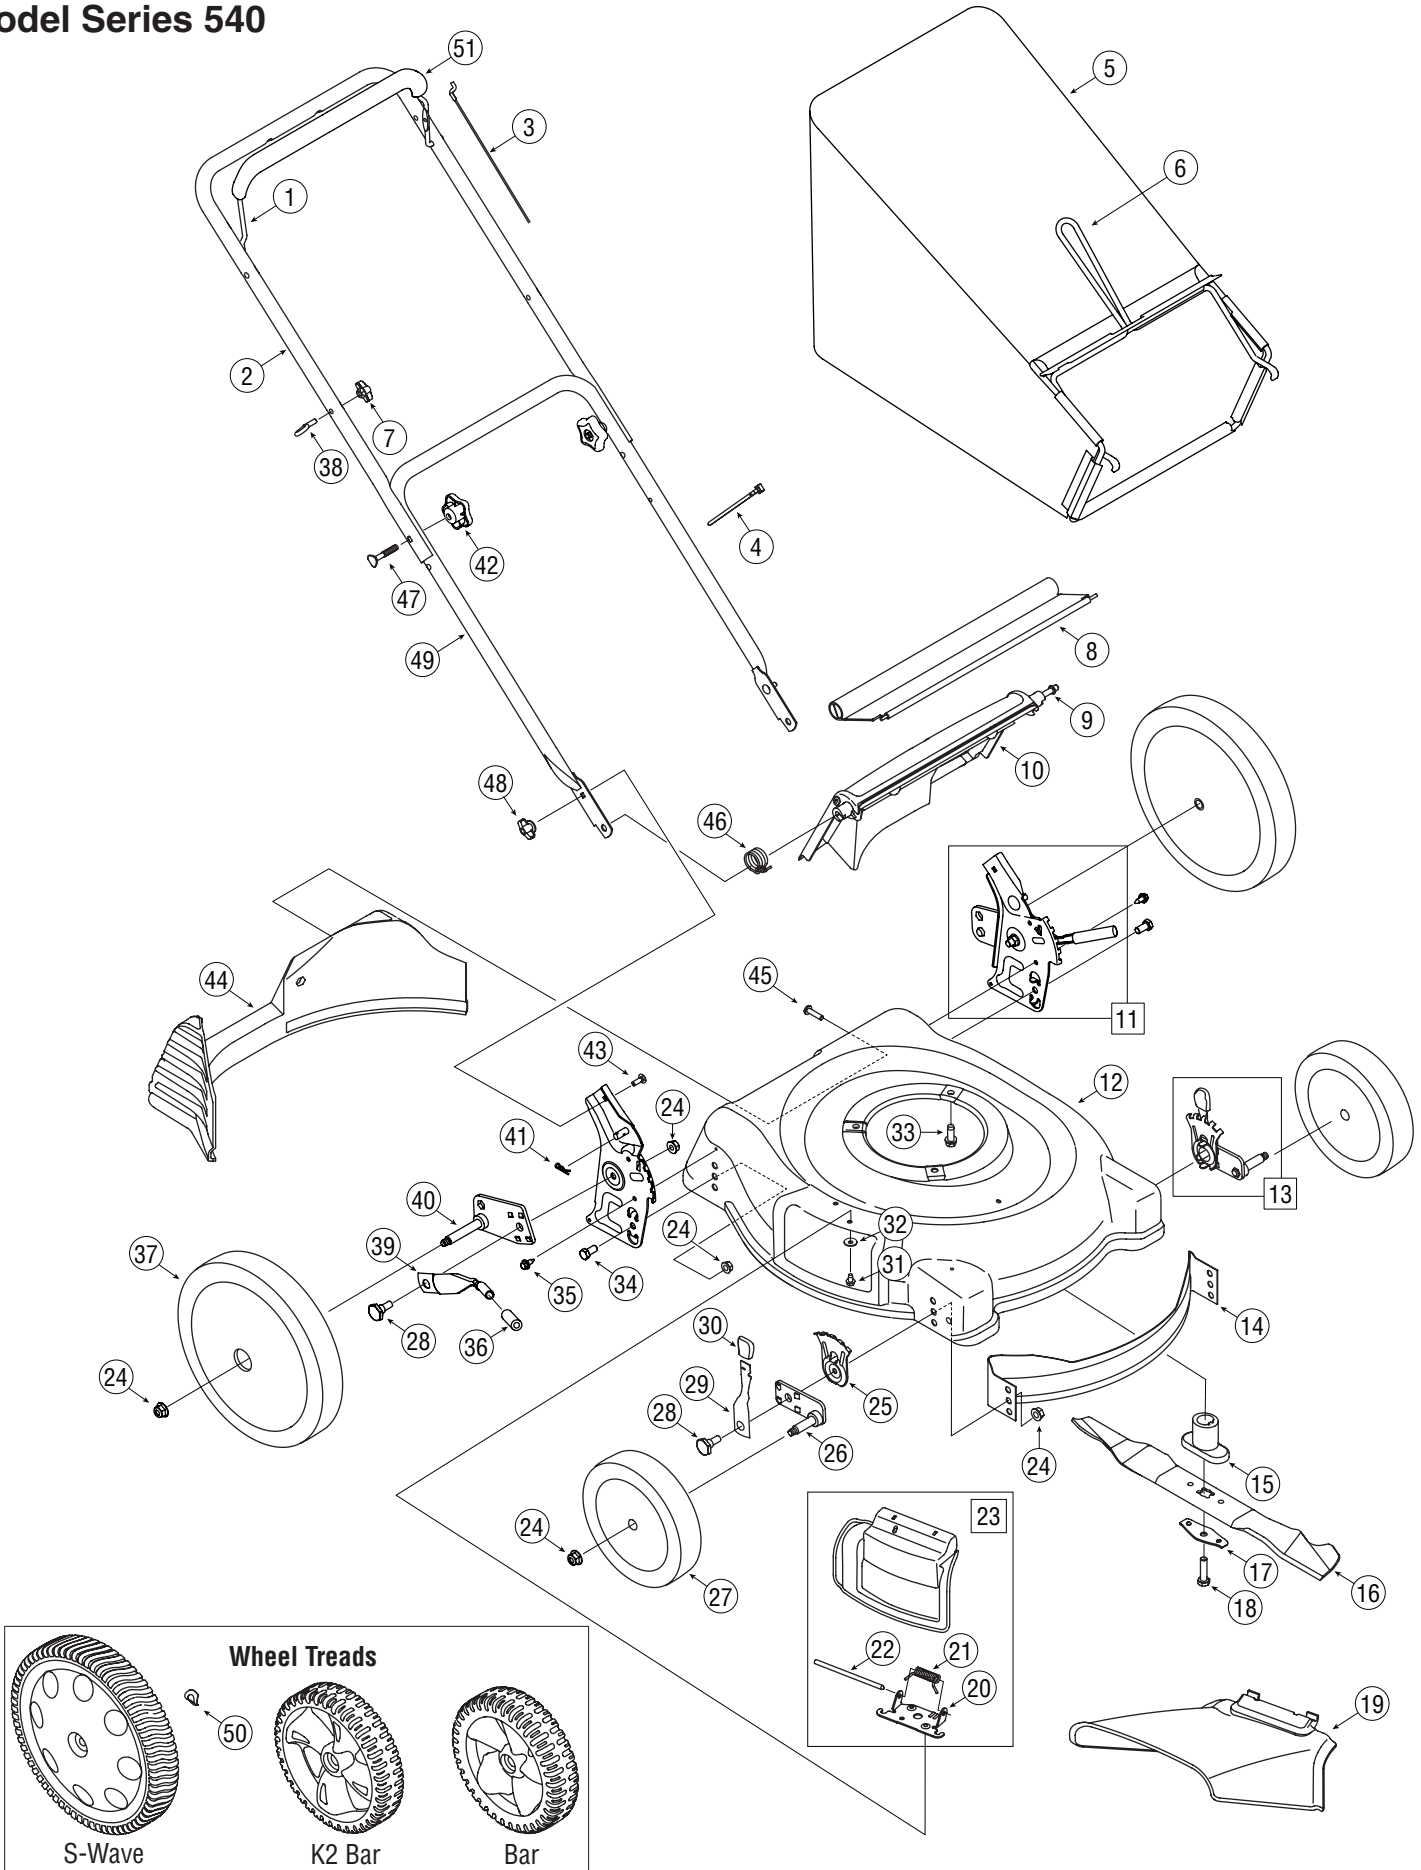

Model Series 540

8

Parts List

Ref.	Part No.	Description	Ref.	Part No.	Description
1	747-1161A	Blade Control		687-02077A	Pivot Arm Assy RH (8" wheel)
2	749-1092A	Upper Handle		687-02076A	Pivot Arm Assy LH (8" wheel)
3	746-1130	Control Cable, 40"	27	734-04215	Front Wheel, 8 x 1.8, K2 Bar
	746-1137	Control Cable, 53"		734-1988	Front Wheel, 7 x 1.8, Bar
4	726-0240	Cable Tie		734-1987	Front Wheel, 8 x 1.8, Bar
5	664-04007A	Grass Bag Assembly	28	738-0507B	Shoulder Screw, .5D x .434
6	747-04080	Grass Bag Frame	29	732-0404	Front Spring Lever
7	720-0279	Handle Knob	30	720-0426	Height Adjust Knob
8	731-05642	Trailshield	31	710-0599	TT Screw, 1/4-20 x .500
9	747-04588	Pivot Rod	32	736-0270	Bell Washer
10	731-05865	Rear Discharge Door	33	710-0654A	TT Screw, 3/8-16 x 1.0
11	687-02280	Rear Handle Bracket Assy. - LH	34	710-0216	Hex Screw, 3/8-16 x .75
	687-02279	Rear Handle Bracket Assy. - RH	35	710-1652	TT Screw, 1/4-20 x .625
12	787-01279	Deck 21-inch	36	720-0312	Foam Grip
13	687-02075A	Front Height Adj. Assy-LH	37	734-04217	Rear Wheel, 12 x 1.8, K2 Bar
	687-02074A	Front Height Adj. Assy-RH		734-04082	Rear Wheel, 12 x 1.8, Bar
14	782-5002B	Front Baffle	38	710-1205	Eye Bolt
15	748-0377C	Blade Adapter w/Star	39	732-0866	Rear Hi-Wheel Spring Lever
	748-04082	Blade Adapter - 25mm	40	687-02039A	Rear Pivot Arm Assy - RH
16	742-0741	21-inch Mulching Blade		687-02040A	Rear Pivot Arm Assy - LH
17	736-0524B	Bell Blade Support	41	714-0104	Hairpin Clip
18	710-1257	Hex Screw, 3/8-24 x 2.5	42	720-04072	Star Knob
19	731-04177	Side Discharge Chute	43	710-0703	Carriage Bolt, 1/4-20 x .75
20	17032A	Deflector Chute Adaptor	44	731-04150C	Rear Baffle
21	732-1014	Torsion Spring	45	710-1241	Screw HL, 1/4-15 x 1.00
22	747-0710	Hinge Pin	46	732-04090A	Torsion Spring - RH
23	687-02055	Hinged Mulch Plug Assembly	47	710-1174	Carriage Bolt, 5/16-18 x 2
24	712-04065	Flange Lock Nut 3/8-16	48	712-0397	Wing Nut
25	787-01290	Height Adjustment Plate	49	749-0928A	Lower Handle
26	687-02077A	Pivot Arm Assy LH (7" wheel)	50	736-0182†	Spring Washer
	687-02076A	Pivot Arm Assy RH (7" wheel)	51	731-04204†	Deluxe Red Bail Cover